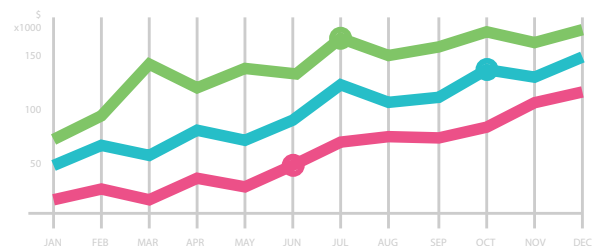

INVESTORS

- Excellent return on investment (ROI)
- Scalable business model
- Diversified investment portfolio
- Vendor arranged funding
- Fast project roll-out
- Plant relocation option